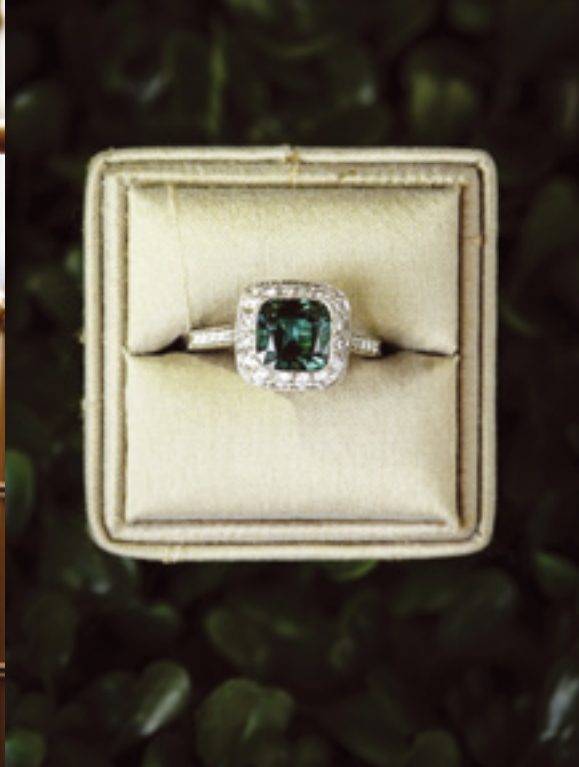

HAIR AND MAKEUP
Al Fortier,
A-List Beauty,
alistbeauty.ca

GREEN EMERALD DRESS
Valencienne,
price available upon request,
valencienne.com

BRACELET
Tara Fava Jewellery, $425,
tarafavajewellery.com

"LADY EDINBURGH" FASCINATOR
Blair Nadeau Millinery, $350,
blairnadeau.com

BOUQUET
Rachel A. Clingen Wedding
& Event Design,
rachelaclingen.com